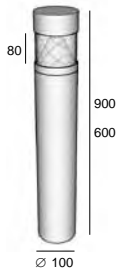

Weight (kg)	
	600mm	900mm
02,39	3,15	4,95
04	4,75	7,15

code: 994 **XX** . **XX** . **XX**
          led   height   color

LED

- **D4** 16,5W - Daylight 5000K
- **N4** 16,5W - Neutral white 4000K
- **W4** 16,5W - Warm white 2700K

HEIGHT

- **60** 600mm
- **90** 900mm

COLOR

- **02** Black
- **04** Brushed stainless steel
- **39** Grey