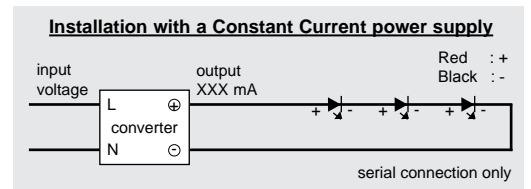

LED Power Supply 350mA Constant Current

LED DRIVER	350mA 1,2W	350mA 1-3W	350mA 1-6W	350mA 1-12W	350mA 3-18W
CODE	X021	X020	X022	X014	X032
Dimensions: L x W x H (mm)	32 x 34 x 25	32 x 34 x 25	45 x 45 x 25	81 x 35 x 23	133 x 40 x 30
Input	100-240V 50-60Hz	220-240V 50-60Hz	120-240V 50-60Hz	120-240V 50-60Hz	220-240V 50-60Hz
Output	2-6V DC	3-10V DC	2-20V DC	2-35V DC	4-52V DC
Dim	no	no	no	no	yes (100% → 35%)*

LED DRIVER	350mA 25-37W	350mA 10-60W	350mA 30-90W		
CODE	X073	X074	X075		
Dimensions: L x W x H (mm)	128 x 60 x 32	189 x 62 x 37	236 x 68 x 39		
Input	220-240V 50-60Hz	220-240V 50-60Hz	220-240V 50-60Hz		
Output	70-108V DC	18-186V DC	29-285V DC		
Dim	no	yes (100% → 60%)**	yes (100% → 60%)**		

LED Power Supply 500mA Constant Current

LED DRIVER	500mA 1-12W	500mA 6-26W	500mA 35-54W	500mA 10-60W	500mA 60-135W
CODE	X030	X033	X076	X077	X078
Dimensions: L x W x H (mm)	81 x 35 x 23	133 x 40 x 30	128 x 60 x 32	189 x 62 x 37	245 x 68 x 39
Input	120-240V 50-60Hz	220-240V 50-60Hz	220-240V 50-60Hz	220-240V 50-60Hz	220-240V 50-60Hz
Output	2-26V DC	12-52V DC	70-108V DC	13-130V DC	30-300V DC
Dim	no	yes (100% → 25%)*	no	yes (100% → 60%)**	yes (100% → 60%)**

- Dimmable with Trailing Edge dimmers
- ** Dimmable with 1 -10VDC , PWM signal or resistance
- *** Dimmable with PWM signal