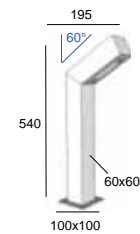

code: 8009.1 XXX . XX
                  led   color

LED

D37 6,5W - Daylight 5000K
W37 6,5W - Warm white 2700K

COLOR

02 Black
39 Grey

efficacy
114lm/W
D37

	Typical luminous flux (lm)	
	6,5W	9,5W
2700 K	615	845
3000 K	635	870
4000 K	670	920
5000 K	740	1015