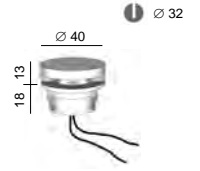

code: 8086X. XXX . XX
led color

efficacy
120lm/W
D30

Typical luminous flux (lm)	
	3,2W
2700 K	305
3000 K	325
4000 K	340
5000 K	385

LED

- D30** 3,2W - Daylight 5000K
- W30** 3,2W - Warm white 2700K

COLOR

- 00** Natural brushed aluminum
- 01** White
- 22** Brown
- 39** Grey
- 48** Dark Grey (RAL 7016 structured)