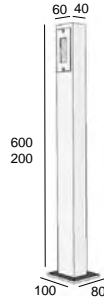

code: 8067. X XX . XX
height led color

HEIGHT

- 1 200mm
- 2 600mm