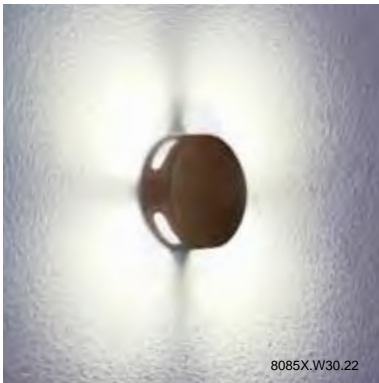

- IP67
- 350mA
- IK10

- **code: 8085V. XXX . XX**
- **code: 8085H. XXX . XX**
- **code: 8085X. XXX . XX**
  led color

Tango R