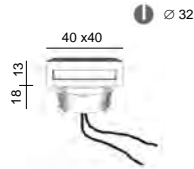

DESCRIPTION

Body made in profile aluminum
Screws in stainless steel
Degree of protection IP40
Safety clear plexiglass
Led 3,2W - 350mA incorporated

ACCESSORIES

Recessed box - Pop 9
Led driver 350mA CC

ON REQUEST

Other RAL colors
Other materials (brass / ...)
Other led colors : 3000K / 4000K
Other dimensions (customized)