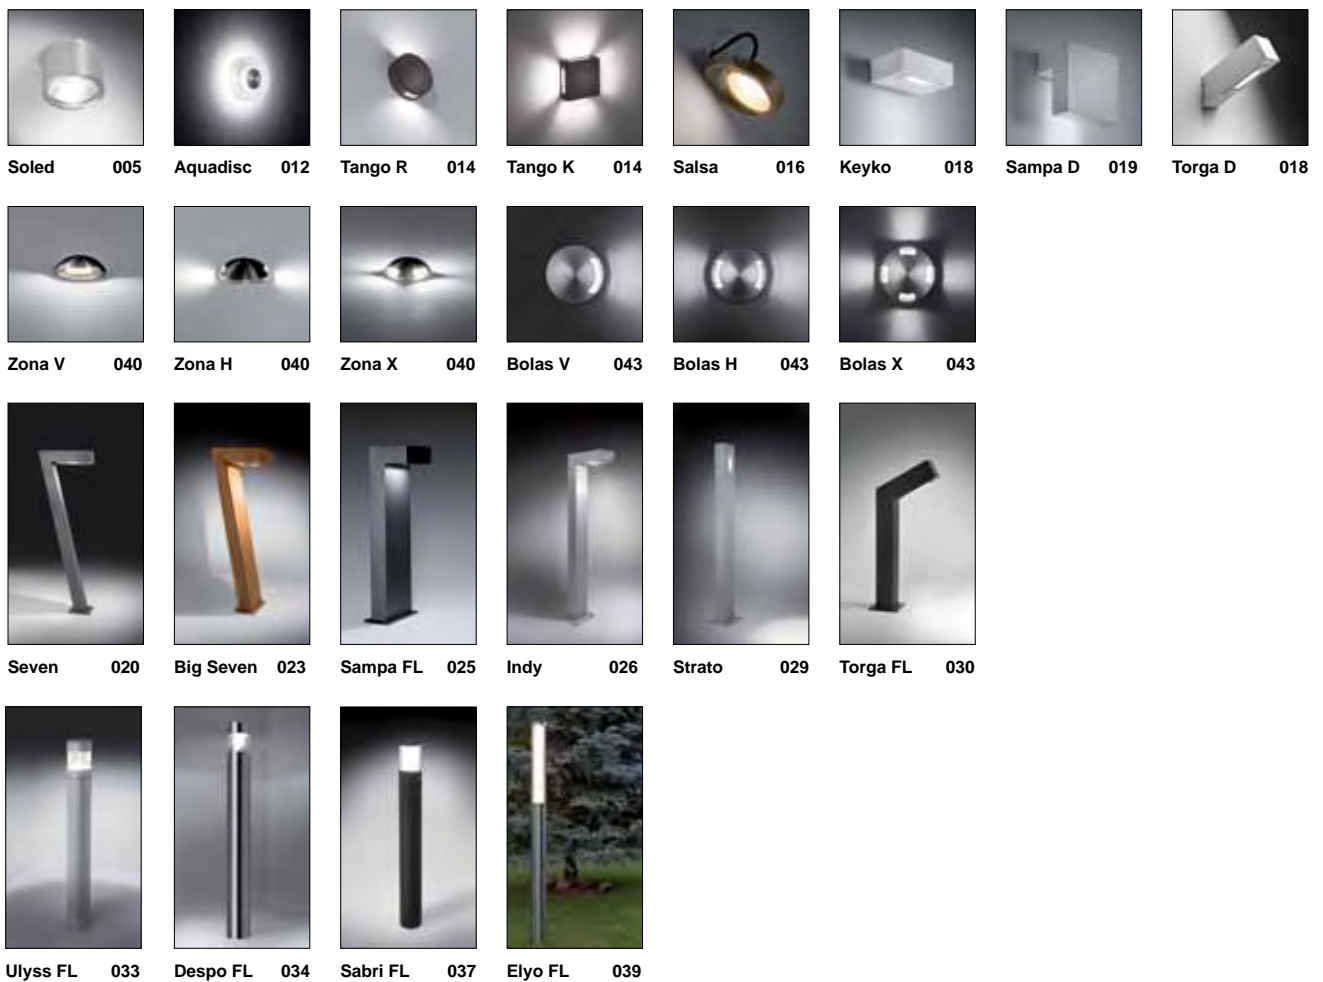

More informations on www.relux.biz

INTERIOR LIGHTING

EXTERIOR LIGHTING

ACCESSORIES

efficacy
72lm/W
-2

Typical luminous flux (lm)		
	6W	13W
2700 K		800
3000 K	430	800
4000 K		800

Soled

DESCRIPTION