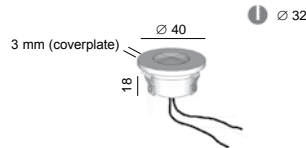

efficacy
104lm/W
D10

	Typical luminous flux (lm)	
	1,2W	3,2W
2700 K	90	305
3000 K		325
4000 K		340
5000 K		385
5600 K	125	

code: 8082R. XXX . XX
                  led   color

code: 8082K. XXX . XX
                  led   color

LED

- **D10** 1,2W - Daylight 5600K
- **W10** 1,2W - Warm white 2700K
- **D30** 3,2W - Daylight 5000K
- **W30** 3,2W - Warm white 2700K

COLOR

- **00** Natural brushed aluminum
- **01** White
- **22** Brown
- **39** Grey
- **48** Dark Grey (RAL 7016 structured)