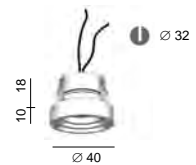

efficacy
120lm/W
D30

Typical luminous flux (lm)		
	1,2W	3,2W
2700 K	90	305
3000 K		325
4000 K		340
5000 K		385
5600 K	125	

code: 8083R. XXX . XX
 led color

LED

- D10** 1,2W - Daylight 5600K°
- W10** 1,2W - Warm white 2700K°
- D30** 3,2W - Daylight white 5000K°
- W30** 3,2W - Warm white 2700K°