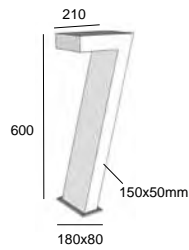

Weight (kg)	
	600mm
02,39,48	 2,90
40	 6,85

code: 8064. XX . XX
 led color

LED

- D1 9,5W - Daylight 5000K
- W1 9,5W - Warm white 2700K
- D2 19W - Daylight 5000K
- W2 19W - Warm white 2700K

COLOR

- 02 Black
- 39 Grey
- 40 Rusty Iron
- 48 Dark Grey (RAL 7016 structured)