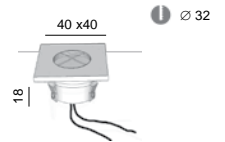

efficacy
104lm/W
D10

	Typical luminous flux (lm)	
	1,2W	3,2W
2700 K	90	305
3000 K		325
4000 K		340
5000 K		385
5600 K	125	

code: 8082R. XXX . XX
                  led   color

code: 8082K. XXX . XX
                  led   color

LED

- **D10** 1,2W - Daylight 5600K
- **W10** 1,2W - Warm white 2700K
- **D30** 3,2W - Daylight 5000K
- **W30** 3,2W - Warm white 2700K

COLOR

- **00** Natural brushed aluminum
- **01** White
- **22** Brown
- **39** Grey
- **48** Dark Grey (RAL 7016 structured)