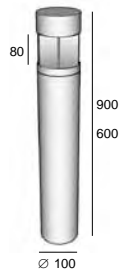

Weight (kg)		
	600mm	900mm
02,39	3,15	4,95
04	4,75	7,15

- 0,5
- IP65
- 230V
- IK09

	Typical luminous flux (lm)	
	9,5W	16,5W
2700 K	940	1640
3000 K	975	1700
4000 K	1030	1790
5000 K	1135	1970

efficacy
119lm/W
D4