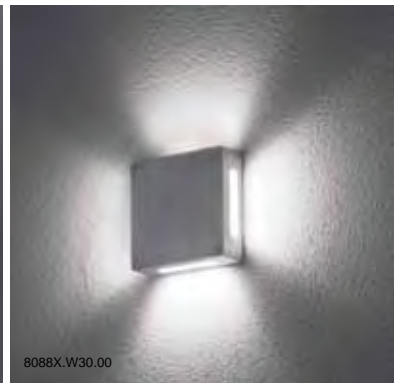

- LED
- IP40
- 350mA
- IK10
- 0,20
- CE
- 5

Tango K