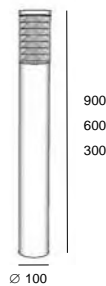

ON REQUEST

Other RAL colors
Other dimensions (customized)

	Weight (kg)		
	300mm	600mm	900mm
02,39	1,55	3,00	4,50
04	2,65	4,45	5,75

code: 212. X X . XX
height bulb color

HEIGHT

- 1 300mm
- 2 600mm
- 3 900mm

BULB

- 1 TC-TSE E27 - max. 22W
- 2 FLUO G24q-3 - 26W
  Electronic ballast included

COLOR

- 02 Black
- 04 Brushed stainless steel
- 39 Grey