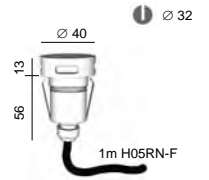

- IP67
- 350mA
- IK10

- **code: 8085V. XXX . XX**
- **code: 8085H. XXX . XX**
- **code: 8085X. XXX . XX**
  led color

- IP67
- 350mA
- IK10

- **code: 8087V. XXX . XX**
- **code: 8087H. XXX . XX**
- **code: 8087X. XXX . XX**
  led color

efficacy
120lm/W
D30

Typical luminous flux (lm)	
3,2W	
2700 K	305
3000 K	325
4000 K	340
5000 K	385

LED	
D30	3,2W - Daylight 5000K
W30	3,2W - Warm white 2700K

COLOR	
01	White
22	Brown
39	Grey
48	Dark Grey (RAL 7016 structured)