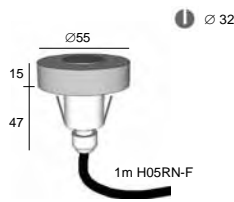

efficacy
120lm/W

COLOR

- WP White plexiglass
- RP Red plexiglass

Aquadisc

DESCRIPTION

Body made in profile aluminum
 Screws in stainless steel
 Degree of protection IP67
 Safety plexiglass
 Led 3,2W - 350mA - 385lm incorporated