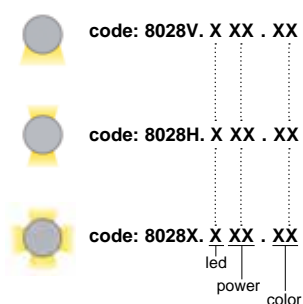

ON REQUEST

Other RAL colors
Other material (brass / copper / ...)
Degree of protection IP68

LED

- D Daylight 5000K
- N Neutral white 4000K
- W Warm white 2700K

POWER

- 13 9,5W - 350mA
- 23 16,5W - 500mA
- 33 24,0W - 700mA

COLOR

- 02 Black
- 32 Anodised aluminum
- 39 Grey

LED

- W Warm white 3000K

POWER

- 63 6,0W - 230V