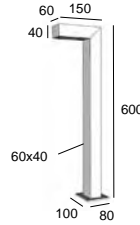

code: **8066. XX . XX**
led   color

LED

- **D1** 9,5W - Daylight 5000K
- **W1** 9,5W - Warm white 2700K

COLOR

- **02** Black
- **39** Grey
- **40** Rusty Iron
- **48** Dark Grey (RAL 7016 structured)

Weight (kg)	
600mm	
02,39,48	2,10
40	5,30

	Typical luminous flux (lm)	
	6,5W	9,5W
2700 K	615	845
3000 K	635	870
4000 K	670	920
5000 K	740	1015

efficacy
107lm/W
D1