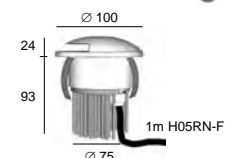

ACCESSORIES

Recessed box - Pop 8b
 Led driver 350/500 or 700mA CC

ON REQUEST

Other RAL colors
 Other material (brass / copper / ...)
 Degree of protection IP68

0,55 **6,0W or 9,5W** ∅ 78

0,75 **16,5W or 24,0W** ∅ 78