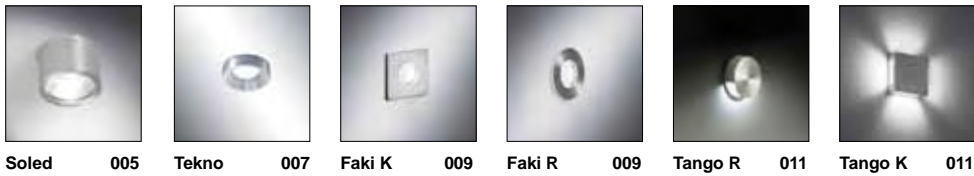

More informations on www.relux.biz

INTERIOR LIGHTING

EXTERIOR LIGHTING

ACCESSORIES

efficacy
72lm/W
-2

Typical luminous flux (lm)		
	6W	13W
2700 K		800
3000 K	430	800
4000 K		800

Soled

DESCRIPTION