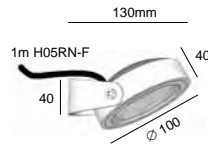

ACCESSORIES

Spike for ground fixing - Ecopic

ON REQUEST

RAL colors
Other materials (aluminum / copper / ...)
Led 13W : 2700K / 3000K / 4000K

efficacy
72lm/W
W2

	Typical luminous flux (lm)	
	6W	13W
2700 K		800
3000 K	430	800
4000 K		800