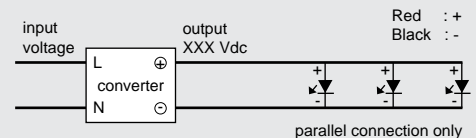

LED Power Supply - Other solutions on 12 / 24 / 36 / 48V DC Constant Voltage

LED DRIVER	350mA 1-11W Input 12V DC: 1- 4W 24V DC: 1- 8W 36V DC: 1- 11W	500mA 1-23W Input 24V DC: 1- 11W 36V DC: 1- 17W 48V DC: 1- 23W	700mA 1-31W Input 24V DC: 1- 15W 36V DC: 1- 24W 48V DC: 1- 31W		
CODE	DRI.010	DRI.011	DRI.012		
	CE $\frac{0,01}{0,01}$ IP67	CE $\frac{0,02}{0,02}$ IP67	CE $\frac{0,02}{0,02}$ IP67		
Dimensions: L x W x H (mm)	23 x 10 x 9	32 x 20 x 12	32 x 20 x 12		
Input	9-36V DC	9-56V DC	9-56V DC		
Output	2-32V DC	2-52V DC	2-52V DC		
Dim	yes (100% → 25%***)	yes (100% → 25%***)	yes (100% → 25%***)		

LED DRIVER	24V DC 55W	24V DC 90W	36V DC 90W	48V DC 90W	48V DC 135W
CODE	DRI.24060	DRI.24100	DRI.36100	DRI.48100	DRI.48150
	CE $\frac{0,40}{0,40}$ IP67	CE $\frac{0,63}{0,63}$ IP67	CE $\frac{0,63}{0,63}$ IP67	CE $\frac{0,63}{0,63}$ IP67	CE $\frac{0,74}{0,74}$ IP67
Dimensions: L x W x H (mm)	163 x 43 x 32	190 x 52 x 37	190 x 52 x 37	190 x 52 x 37	190 x 61 x 37
Input	90-264V 50-60Hz	180-305V 50-60Hz	180-305V 50-60Hz	180-305V 50-60Hz	180-305V 50-60Hz
Output	24V DC / 0-2,5A	24V DC / 0-4,2A	36V DC / 0-2,8A	48V DC / 0-2,1A	48V DC / 0-3,2A
Dim	no	no	no	no	no

- Dimmable with Trailing Edge dimmers
- ** Dimmable with 1 -10VDC , PWM signal or resistance
- *** Dimmable with PWM signal

Installation with a Constant Voltage power supply