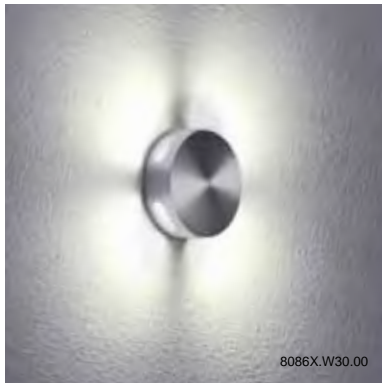

8086V.W30.00

Tango R

8086X.W30.00