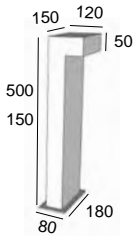

efficacy
114lm/W
D37

Typical luminous flux (lm)	Typical luminous flux (lm)	
	6,5W	9,5W
2700 K	615	845
3000 K	635	870
4000 K	670	920
5000 K	740	1015

Weight (kg)	Weight (kg)	
	150mm	500mm
02,39,48		
40		

IP65