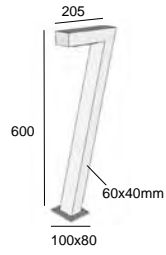

code: 8065. XX . XX
led color

LED

- D1 9,5W - Daylight 5000K
- W1 9,5W - Warm white 2700K

205

Weight (kg)	
600mm	
02,39,48	1,90
40	2,35

COLOR

- 02 Black
- 39 Grey
- 40 Rusty Iron
- 48 Dark Grey (RAL 7016 structured)