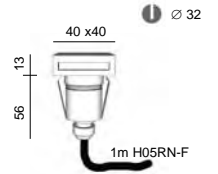

efficacy
120lm/W
D30

Typical luminous flux (lm)	
3,2W	
2700 K	305
3000 K	325
4000 K	340
5000 K	385

LED	
D30	3,2W - Daylight 5000K
W30	3,2W - Warm white 2700K

COLOR	
01	White
22	Brown
39	Grey
48	Dark Grey (RAL 7016 structured)