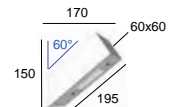

LED

D37 6,5W - Daylight 5000K
W37 6,5W - Warm white 2700K

efficacy 11.4lm/W D37

	Typical luminous flux (lm)	
	6,5W	9,5W
2700 K	615	845
3000 K	635	870
4000 K	670	920
5000 K	740	1015